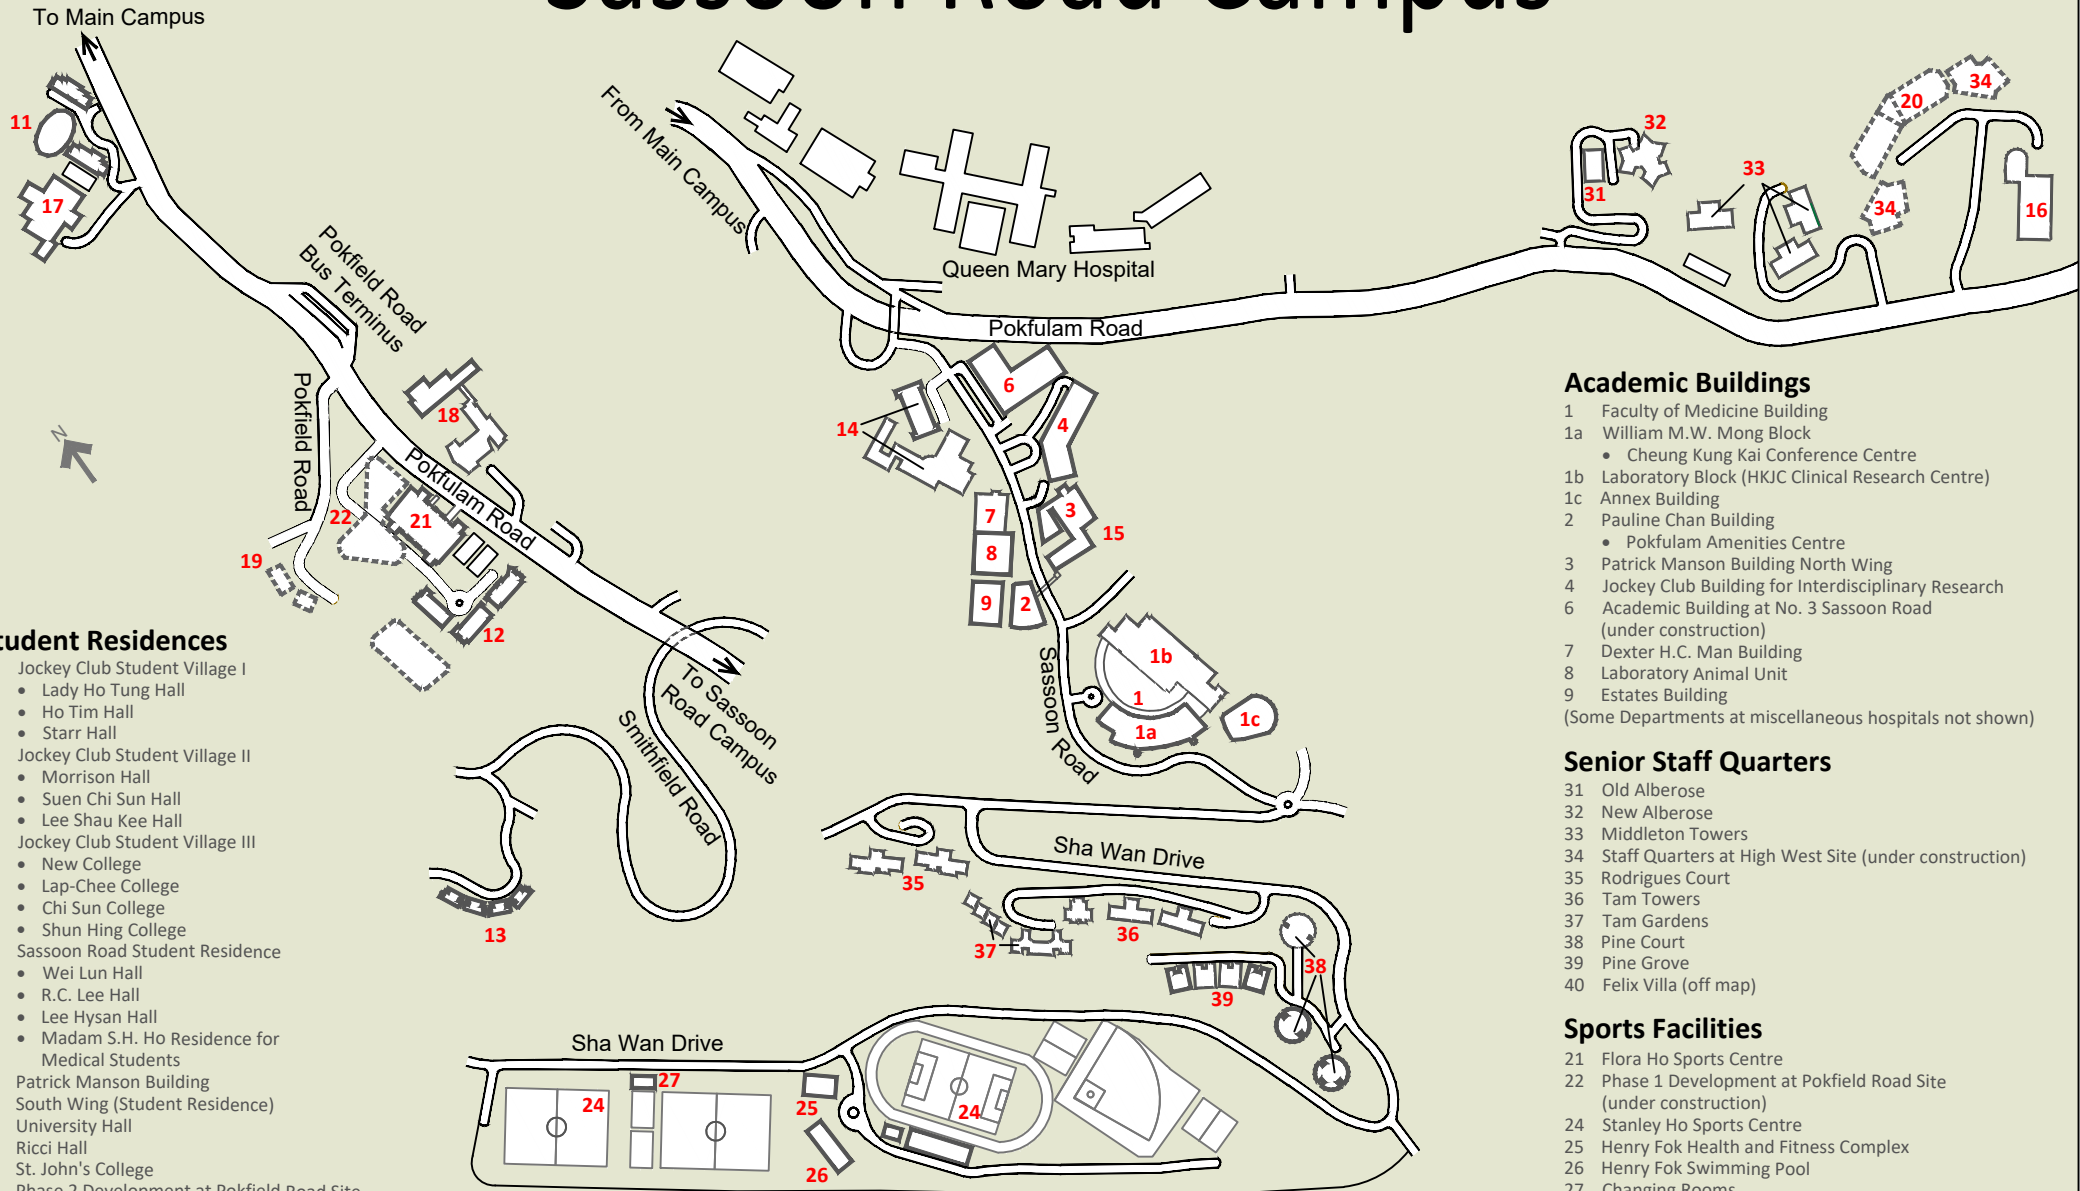

Sassoon Road Campus

Student Residences

- 11 Jockey Club Student Village I
 - Lady Ho Tung Hall
 - Ho Tim Hall
 - Starr Hall
- 12 Jockey Club Student Village II
 - Morrison Hall
 - Suen Chi Sun Hall
 - Lee Shau Kee Hall
- 13 Jockey Club Student Village III
 - New College
 - Lap-Chee College
 - Chi Sun College
 - Shun Hing College
- 14 Sassoon Road Student Residence
 - Wei Lun Hall
 - R.C. Lee Hall
 - Lee Hysan Hall
 - Madam S.H. Ho Residence for Medical Students
- 15 Patrick Manson Building South Wing (Student Residence)
- 16 University Hall
- 17 Ricci Hall
- 18 St. John's College
- 19 Phase 2 Development at Pokfield Road Site (under construction)
- 20 Student Residence at High West Site (under construction)

Academic Buildings

- 1 Faculty of Medicine Building
 - 1a William M.W. Mong Block
 - Cheung Kung Kai Conference Centre
 - 1b Laboratory Block (HKJC Clinical Research Centre)
 - 1c Annex Building
 - 2 Pauline Chan Building
 - Pokfulam Amenities Centre
 - 3 Patrick Manson Building North Wing
 - 4 Jockey Club Building for Interdisciplinary Research
 - 6 Academic Building at No. 3 Sassoon Road (under construction)
 - 7 Dexter H.C. Man Building
 - 8 Laboratory Animal Unit
 - 9 Estates Building
- (Some Departments at miscellaneous hospitals not shown)

Senior Staff Quarters

- 31 Old Alberose
- 32 New Alberose
- 33 Middleton Towers
- 34 Staff Quarters at High West Site (under construction)
- 35 Rodrigues Court
- 36 Tam Towers
- 37 Tam Gardens
- 38 Pine Court
- 39 Pine Grove
- 40 Felix Villa (off map)

Sports Facilities

- 21 Flora Ho Sports Centre
- 22 Phase 1 Development at Pokfield Road Site (under construction)
- 24 Stanley Ho Sports Centre
- 25 Henry Fok Health and Fitness Complex
- 26 Henry Fok Swimming Pool
- 27 Changing Rooms