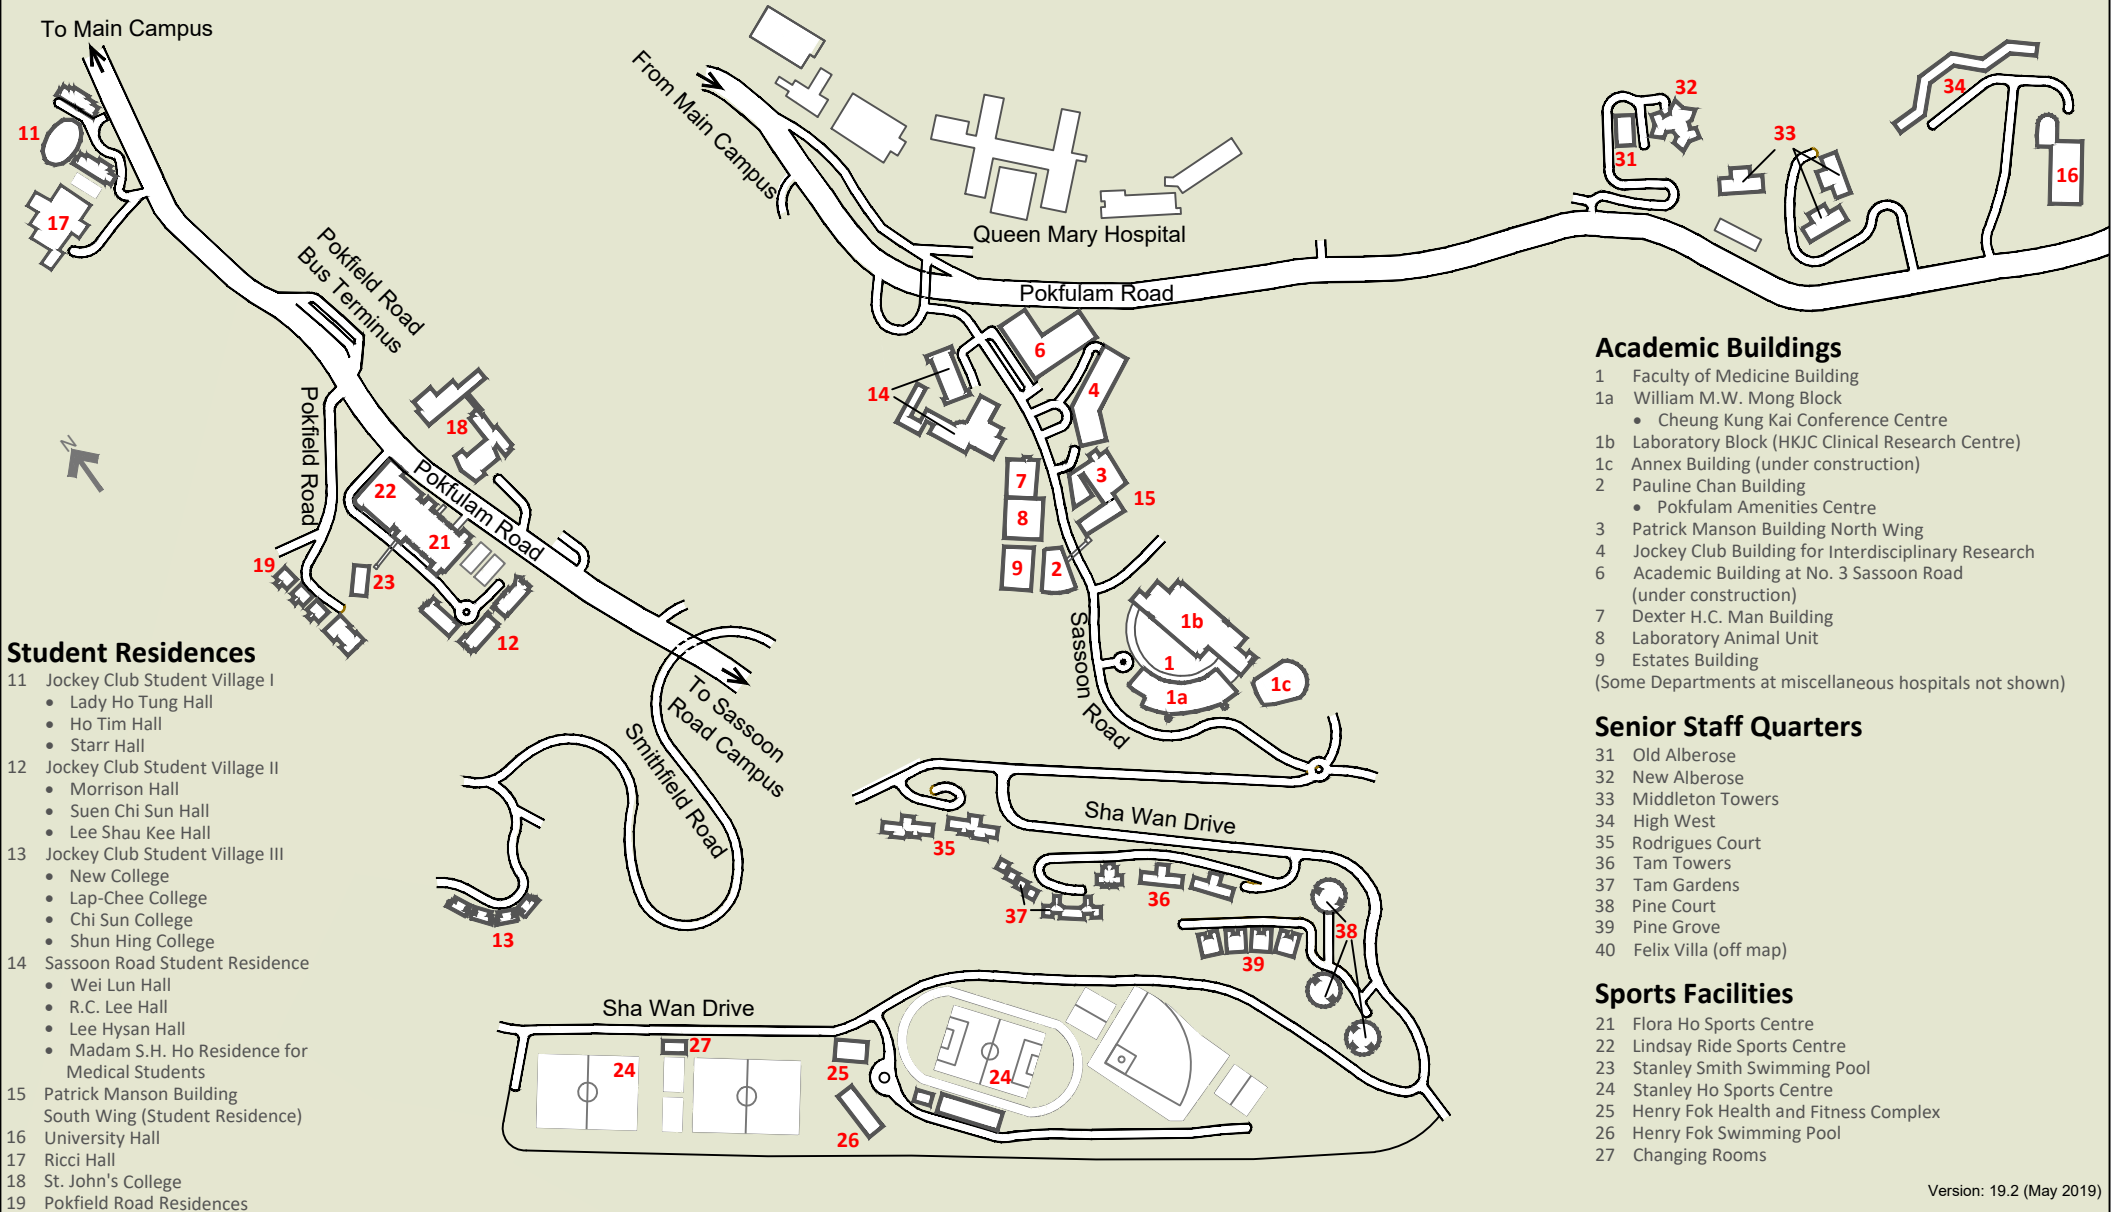

# Sassoon Road Campus

**Student Residences**

- 11 Jockey Club Student Village I
  - Lady Ho Tung Hall
  - Ho Tim Hall
  - Starr Hall
- 12 Jockey Club Student Village II
  - Morrison Hall
  - Suen Chi Sun Hall
  - Lee Shau Kee Hall
- 13 Jockey Club Student Village III
  - New College
  - Lap-Chee College
  - Chi Sun College
  - Shun Hing College
- 14 Sassoon Road Student Residence
  - Wei Lun Hall
  - R.C. Lee Hall
  - Lee Hysan Hall
  - Madam S.H. Ho Residence for Medical Students
- 15 Patrick Manson Building South Wing (Student Residence)
- 16 University Hall
- 17 Ricci Hall
- 18 St. John's College
- 19 Pokfield Road Residences

**Academic Buildings**

- 1 Faculty of Medicine Building
  - 1a William M.W. Mong Block
    - Cheung Kung Kai Conference Centre
  - 1b Laboratory Block (HKJC Clinical Research Centre)
  - 1c Annex Building (under construction)
  - 2 Pauline Chan Building
    - Pokfulam Amenities Centre
  - 3 Patrick Manson Building North Wing
  - 4 Jockey Club Building for Interdisciplinary Research
  - 6 Academic Building at No. 3 Sassoon Road (under construction)
  - 7 Dexter H.C. Man Building
  - 8 Laboratory Animal Unit
  - 9 Estates Building
- (Some Departments at miscellaneous hospitals not shown)

**Senior Staff Quarters**

- 31 Old Alberose
- 32 New Alberose
- 33 Middleton Towers
- 34 High West
- 35 Rodrigues Court
- 36 Tam Towers
- 37 Tam Gardens
- 38 Pine Court
- 39 Pine Grove
- 40 Felix Villa (off map)

**Sports Facilities**

- 21 Flora Ho Sports Centre
- 22 Lindsay Ride Sports Centre
- 23 Stanley Smith Swimming Pool
- 24 Stanley Ho Sports Centre
- 25 Henry Fok Health and Fitness Complex
- 26 Henry Fok Swimming Pool
- 27 Changing Rooms